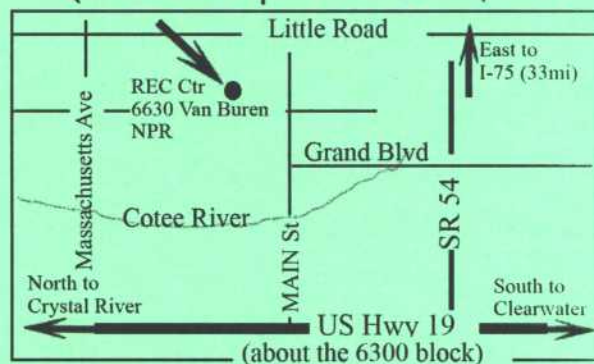

YOUTH CHALLENGE QUILTS

LARGE & small silent quilt Auctions

Lectures, demonstrations & trunk shows

GREAT VARIETY OF VENDORS!

GOOD food - Lots of door PRIZES

Come visit Florida's beautiful west coast...

Spend the day with us - examine

our handiwork - shop with vendors

& visit our boutique for special

handmade items - listen to a great

lecture and enjoy a yummy lunch/treat...

You're sure to enjoy our quilting festival!

www.WestPascoQuilters.org

www.WestPascoQuilters.org

Quilt Show 2016

more than 400 quilts on display!

LARGE & small QUILT AUCTION

SILENT BIDS taken throughout the show

Winners announced Sunday February 21 at 3pm

Have a quilt you would like to sell at auction?

Check our website for details - click on Quilt Show

FOOD services by Code Blue Youth Group
Gulfview Grace Brethren Church, Port Richey

VENDORS Vendors VENDORS

Ann's Pin Cushion, Heritage Quilt Shop,

Grannie Suzannie Designs,

Happy Apple Quilts, Crazy Quilter,

Singer-Janome-Brother Sewing Center,

Martelli Enterprises, Harbor Sales

RedFern Enterprises, Color By Hand,

Engne Quilt House, Feed Sack Lady,

Quilt-Til-You-Wilt....

February 19-20-21, 2016

For show details visit our website or contact

Show Chair: Rhonda Koning (727) 869-9604

Show Chair: Peggy Kirchner (727) 375-8883

WPQG President: Laura Vernola (727) 857-3921

Youth Challenge Chair: Cheryl Fausak (727) 937-4329

Quilt Show - Aquatic Rec Center, NPR

www.WestPascoQuilters.org